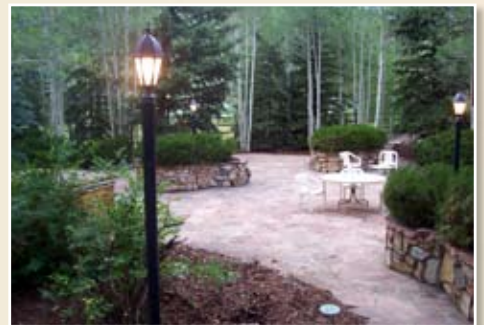

**JUDY
GLAUSER**
Ski, Golf & Residential Real Estate Expert

CELL 435.640.5800